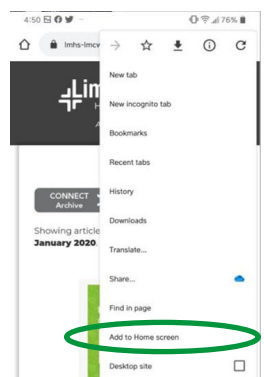

5. Click Add to Home Screen