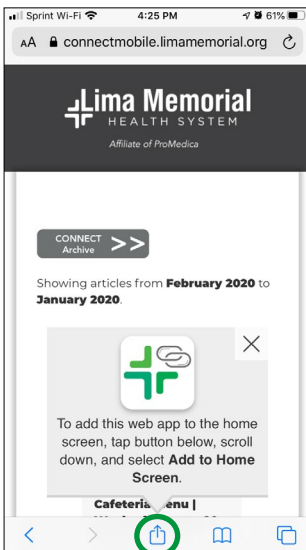

How to install **CONNECT Mobile** on your iPhone.

Lima Memorial Health System

Sign in with your organizational account

Username

Password

Sign in

1. Use Safari to navigate to <https://connectmobile.limamemorial.org>
2. Log in using your LMHS username and password
Example: username

3. When the website loads for the first time on iPhone you will be presented with the Add to Home Screen popup.

5. Click Add to Home Screen
6. Click Add on the next screen
7. The icon will then appear on your Home Screen