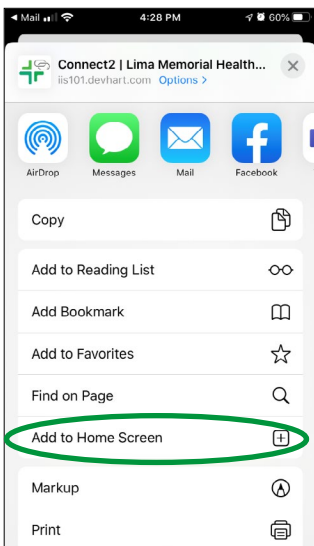

How to install **CONNECT Mobile** on your iPhone.

Lima Memorial Health System

Sign in with your organizational account

Username

Password

Sign in

1. Use Safari to navigate to <https://connectmobile.limamemorial.org>
2. Log in using your LMHS username and password
Example: username

3. When the website loads for the first time on iPhone you will be presented with the Add to Home Screen popup.

5. Click Add to Home Screen
6. Click Add on the next screen
7. The icon will then appear on your Home Screen

4. Click the share button under the modal. This will open the share options. Scroll up to find Add to Home Screen.

How to install **CONNECT Mobile** on your Android smart phone.

Lima Memorial Health System