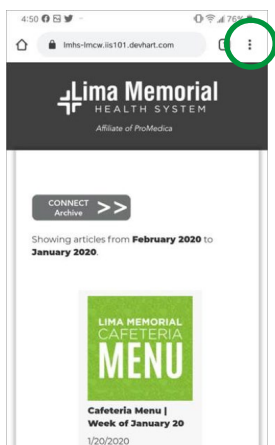

4. Click the three dot icon in the top right