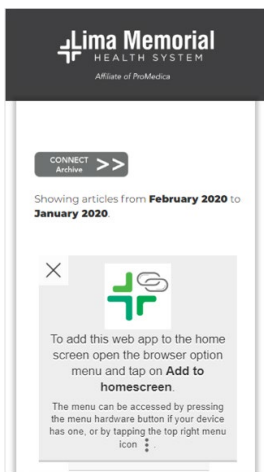

3. When the website loads for the first time on Android you will be presented with the Add to Home Screen popup.