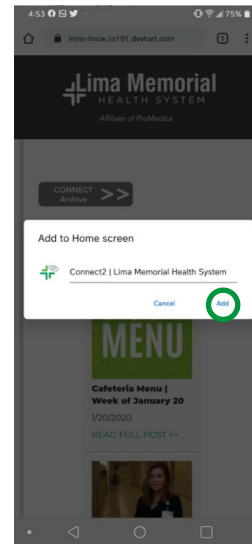

3. When the website loads for the first time on iPhone you will be presented with the Add to Home Screen popup.

5. Click Add to Home Screen
6. Click Add on the next screen
7. The icon will then appear on your Home Screen

4. Click the share button under the modal. This will open the share options. Scroll up to find Add to Home Screen.

How to install **CONNECT Mobile** on your Android smart phone.

Lima Memorial Health System

Sign in with your organizational account

Username

Password

Sign in

1. Navigate to <https://connectmobile.limamemorial.org>
2. Log in using your LMHS username and password
Example: username

3. When the website loads for the first time on Android you will be presented with the Add to Home Screen popup.

6. Click Add on the next screen

4. Click the three dot icon in the top right

7. Click Add Automatically
8. The icon will then appear on your Home Screen

5. Click Add to Home Screen