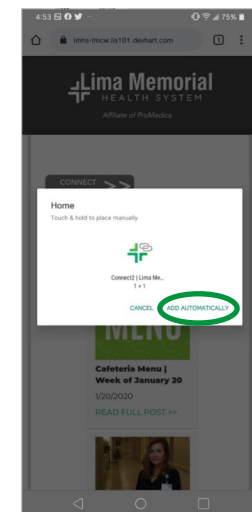

4. Click the share button under the modal. This will open the share options. Scroll up to find Add to Home Screen.

How to install **CONNECT Mobile** on your Android smart phone.

Lima Memorial Health System

Sign in with your organizational account

Username

Password

Sign in

1. Navigate to <https://connectmobile.limamemorial.org>
2. Log in using your LMHS username and password
Example: username

3. When the website loads for the first time on Android you will be presented with the Add to Home Screen popup.

6. Click Add on the next screen

4. Click the three dot icon in the top right

7. Click Add Automatically
8. The icon will then appear on your Home Screen

5. Click Add to Home Screen