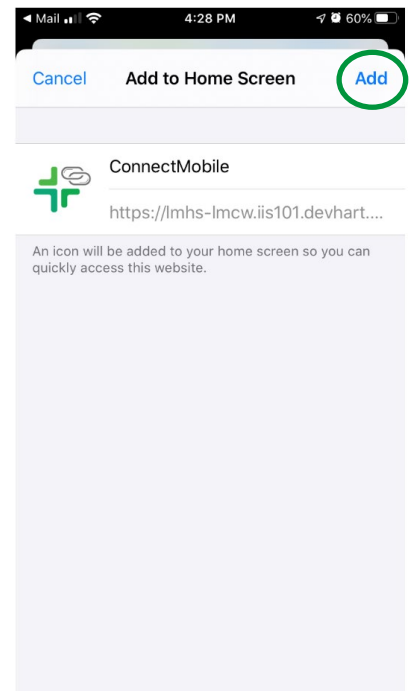

How to install **CONNECT Mobile** on your iPhone.

Lima Memorial Health System

Sign in with your organizational account

Username

Password

Sign in

1. Use Safari to navigate to <https://connectmobile.limamemorial.org>
2. Log in using your LMHS username and password
  Example: username

3. When the website loads for the first time on iPhone you will be presented with the Add to Home Screen popup.

5. Click Add to Home Screen
6. Click Add on the next screen
7. The icon will then appear on your Home Screen

4. Click the share button under the modal. This will open the share options. Scroll up to find Add to Home Screen.